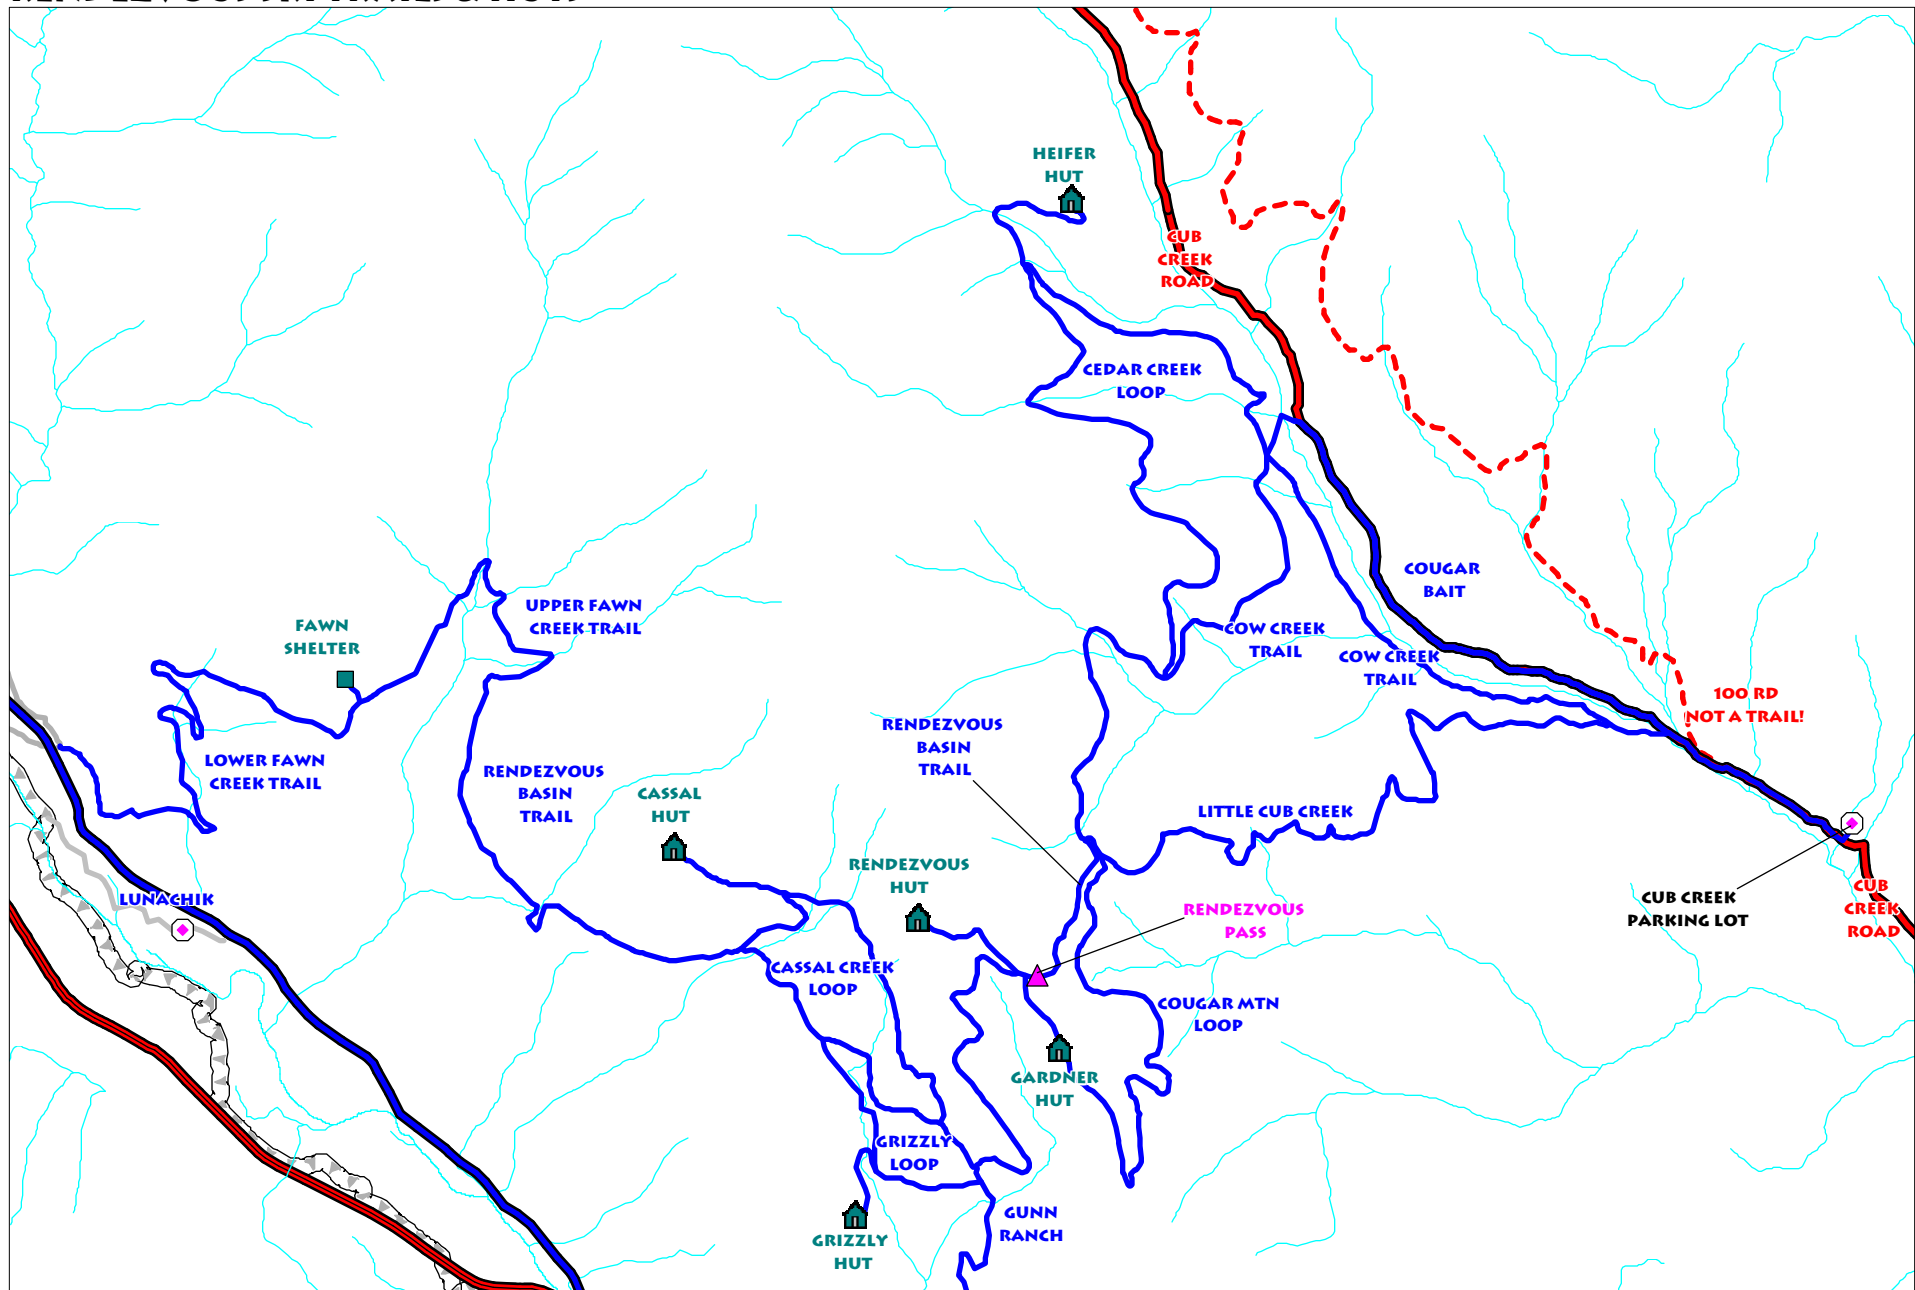

# RENDEZVOUS SKI TRAILS & HUTS

SCALE: 1 INCH = 3,925 FEET  
1/8/2010